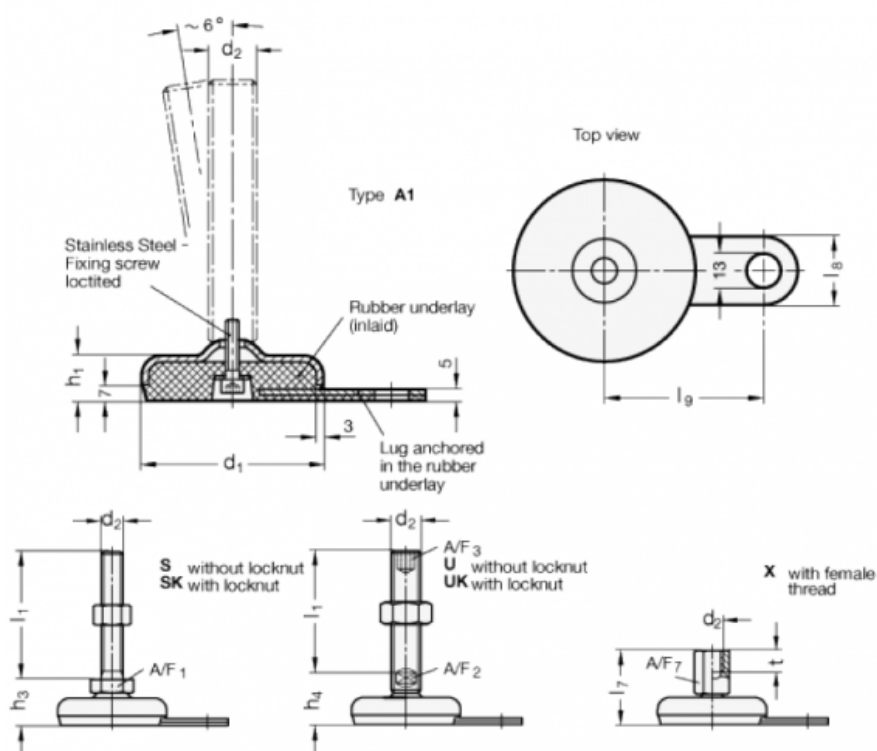

Data Sheet

Article number: 2032100M840A1S

Description: E+G levelling foot

GN 32-100-M8-40-A1-S

Note: S Without nut, External hexagon at the bottom

Measures

A/F1	=	17
d1	=	100
d2	=	M8
h1	=	21
h3	=	29
l1	=	40
l8	=	30
l9	=	80